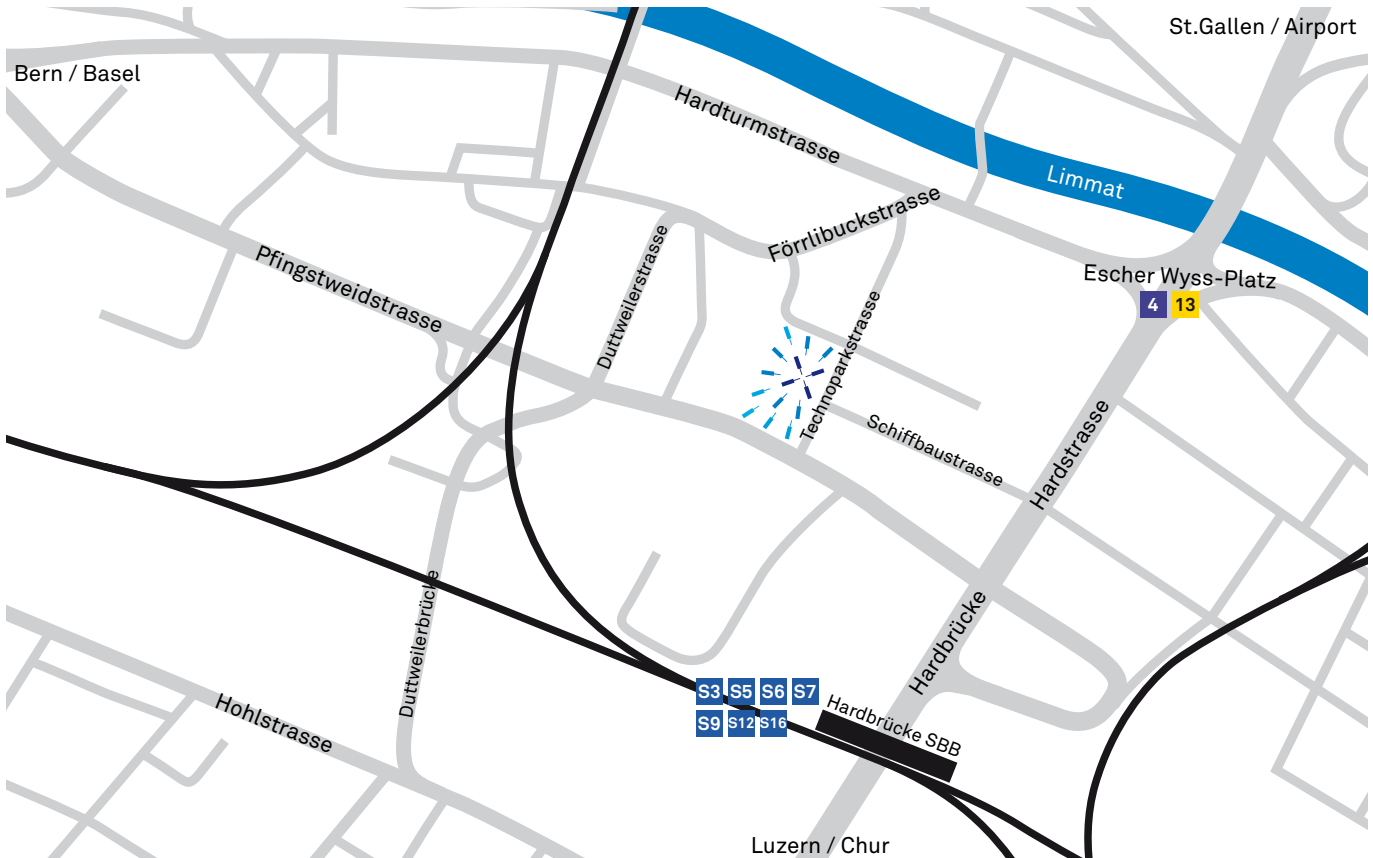

Zurich
Instruments

Zurich Instruments AG
Technoparkstrasse 1
8005 Zurich
Switzerland

+41 44 515 0410

info@zhinst.com
www.zhinst.com

How to find us

Arrival by public transport

From Zurich main station: Take suburban train S3 / S5 / S6 / S7 / S9 / S12 / S16, or various mainline trains from Zurich main station to Hardbrücke (then 8 minutes' walk to Technoparkstrasse, follow Hardstrasse and Pflingstweid-Strasse).

From Zurich Airport: Take suburban train S16 from the airport to Hardbrücke (then 8 minutes' walk to Technoparkstrasse, follow Hardstrasse and Pflingstweid-Strasse).

Alternatively, take train to Zurich main station and change to suburban train S3 / S5 / S6 / S7 / S9 / S12 / S16, or various mainline trains from Zurich main station to Hardbrücke (then 8 minutes' walk to Technoparkstrasse, follow Hardstrasse and Pflingstweid-Strasse).

via Escher-Wyss Platz: Take tram (VBZ) No. 4 or 13 to Escher-Wyss Platz (then 8 minutes' walk to Technoparkstrasse, follow Hardstrasse / Pflingstweid-Strasse).

Arrival by car

Some metered parking spaces are available in the TECHNOPARK® Zurich underground garage (enter from Technoparkstrasse), additional parking spaces are available in the car parks Pflingstweid and Puls 5.

From St. Gallen / Airport: take Rosengartenstrasse, Escher-Wyss Platz (bridge), Hardturmstrasse, Förrlibuckstrasse, Duttweilerstrasse (Toni-Molkerei), Pflingstweidstrasse, Technoparkstrasse.

From Berne / Basle: take Pflingstweidstrasse, Technoparkstrasse

From Lucerne / Chur: over Hardbrücke bridge, take Geroldstrasse exit to Pflingstweidstrasse, Technoparkstrasse.

From Zurich city: via Escher-Wyss Platz, Hardstrasse or Hardturmstrasse

Leaving TECHNOPARK® in the Pflingstweidstrasse direction: to Bern/Basel; leaving in the Förrlibuckstrasse direction: to St.Gallen / airport / Luzern / Chur and Zurich city.